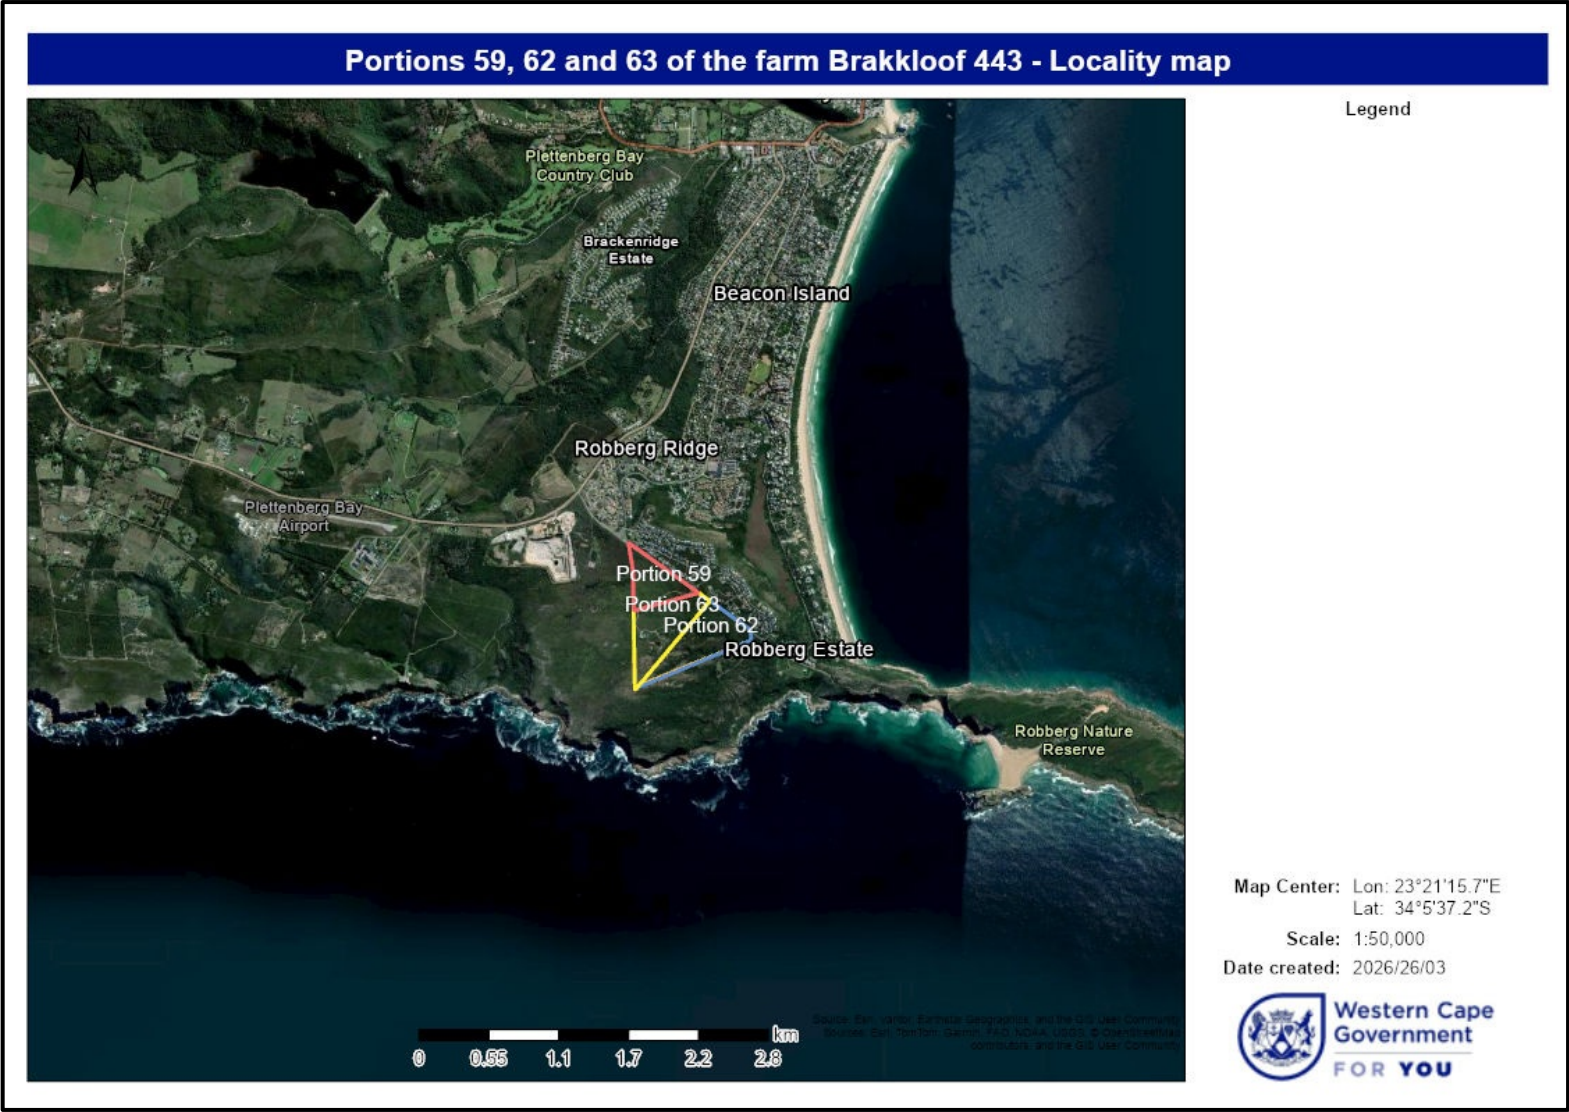

Portions 59, 62 and 63 of the farm Brakkloof 443 - Locality map

Legend

Map Center: Lon: 23°21'15.7"E
Lat: 34°5'37.2"S

Scale: 1:18,056

Date created: 2026/26/03

Locality map for RE/547 Hoekwil

Locality map zoomed out to show larger area