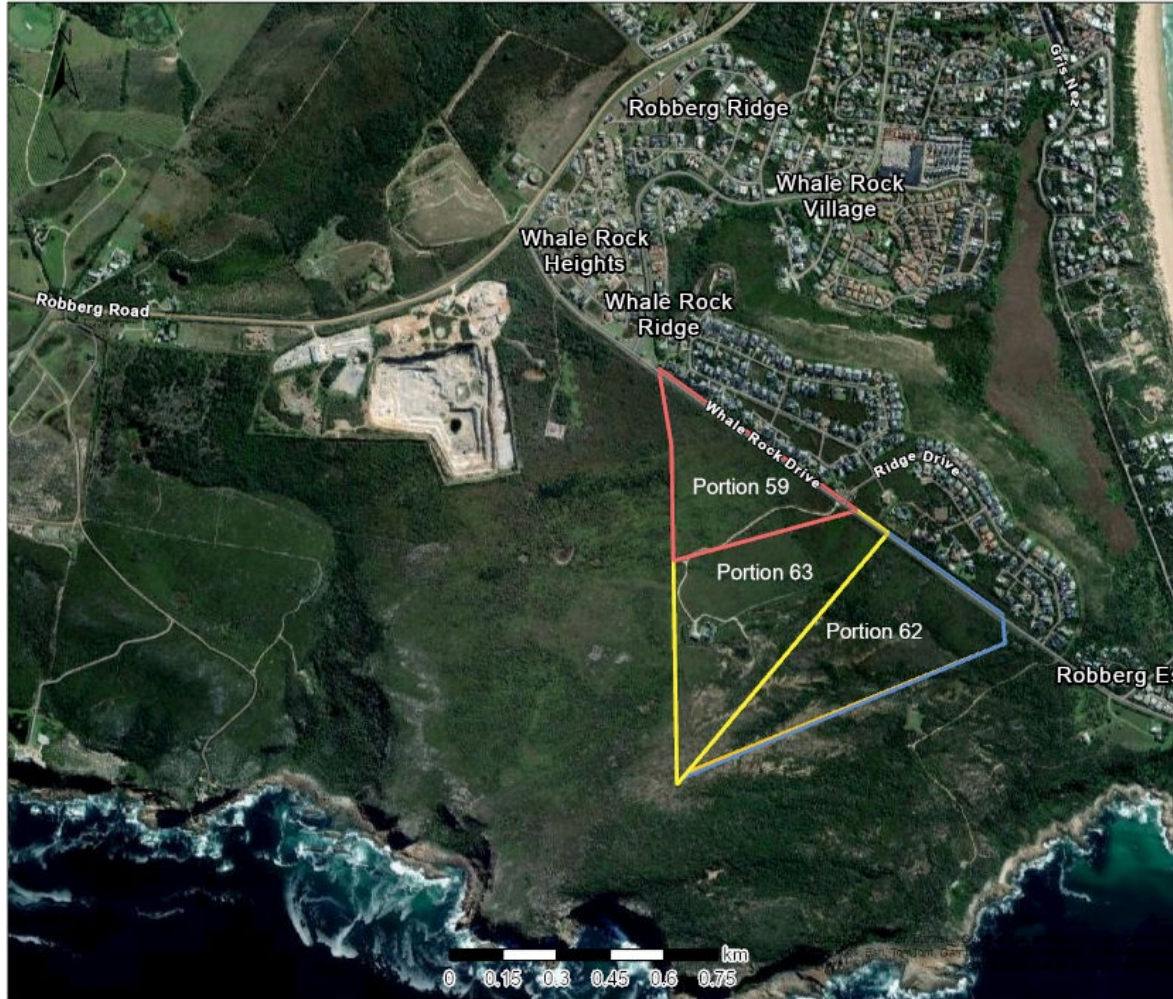

Portions 59, 62 and 63 of the farm Brakkloof 443 - Locality map

Legend

Map Center: Lon: 23°21'15.7"E
Lat: 34°5'37.2"S

Scale: 1:18,056

Date created: 2026/26/03

Locality map for RE/547 Hoekwil

Locality map zoomed out to show larger area