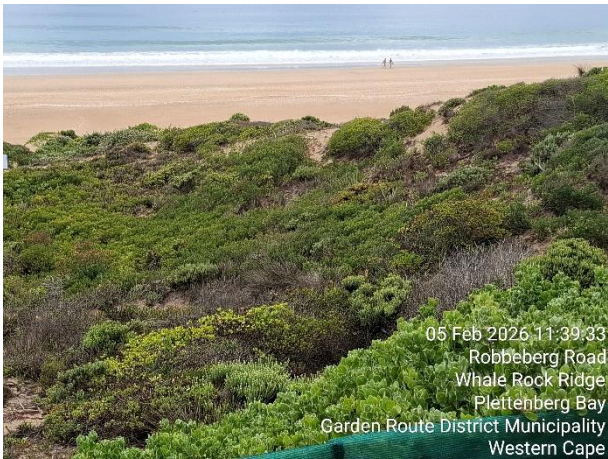

05 Feb 2026 11:39:33
Robbeberg Road
Whale Rock Ridge
Plettenberg Bay
Garden Route District Municipality
Western Cape