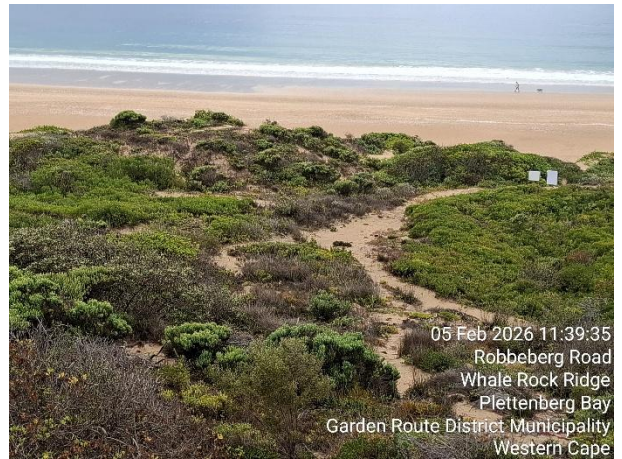

05 Feb 2026 11:39:35
Robbeberg Road
Whale Rock Ridge
Plettenberg Bay
Garden Route District Municipality
Western Cape