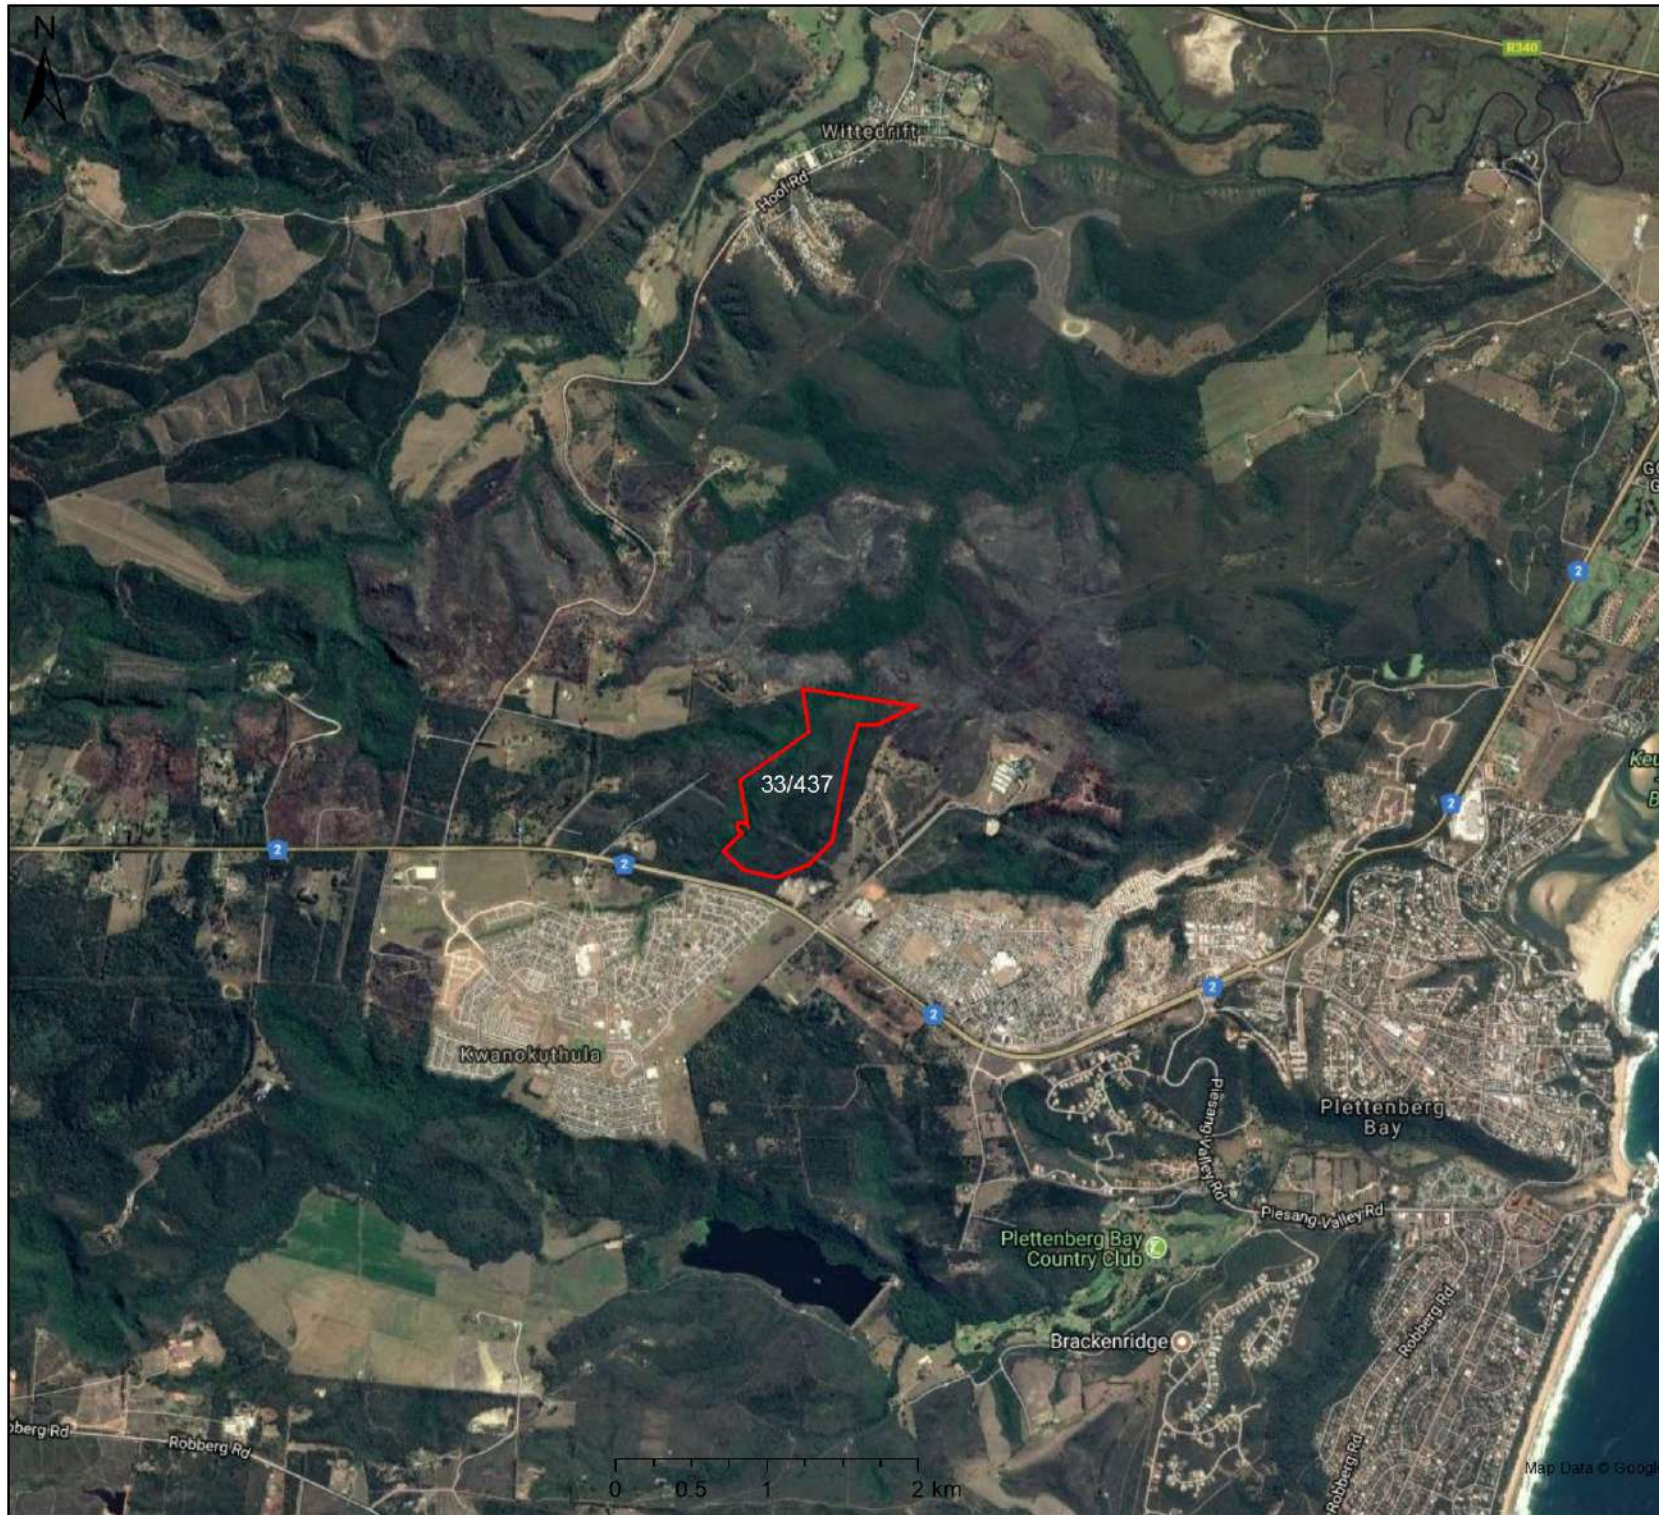

Locality Map 1:50 000

Scale: 1:50 000

Date created: November 29, 2017

Western Cape
Government

Agriculture