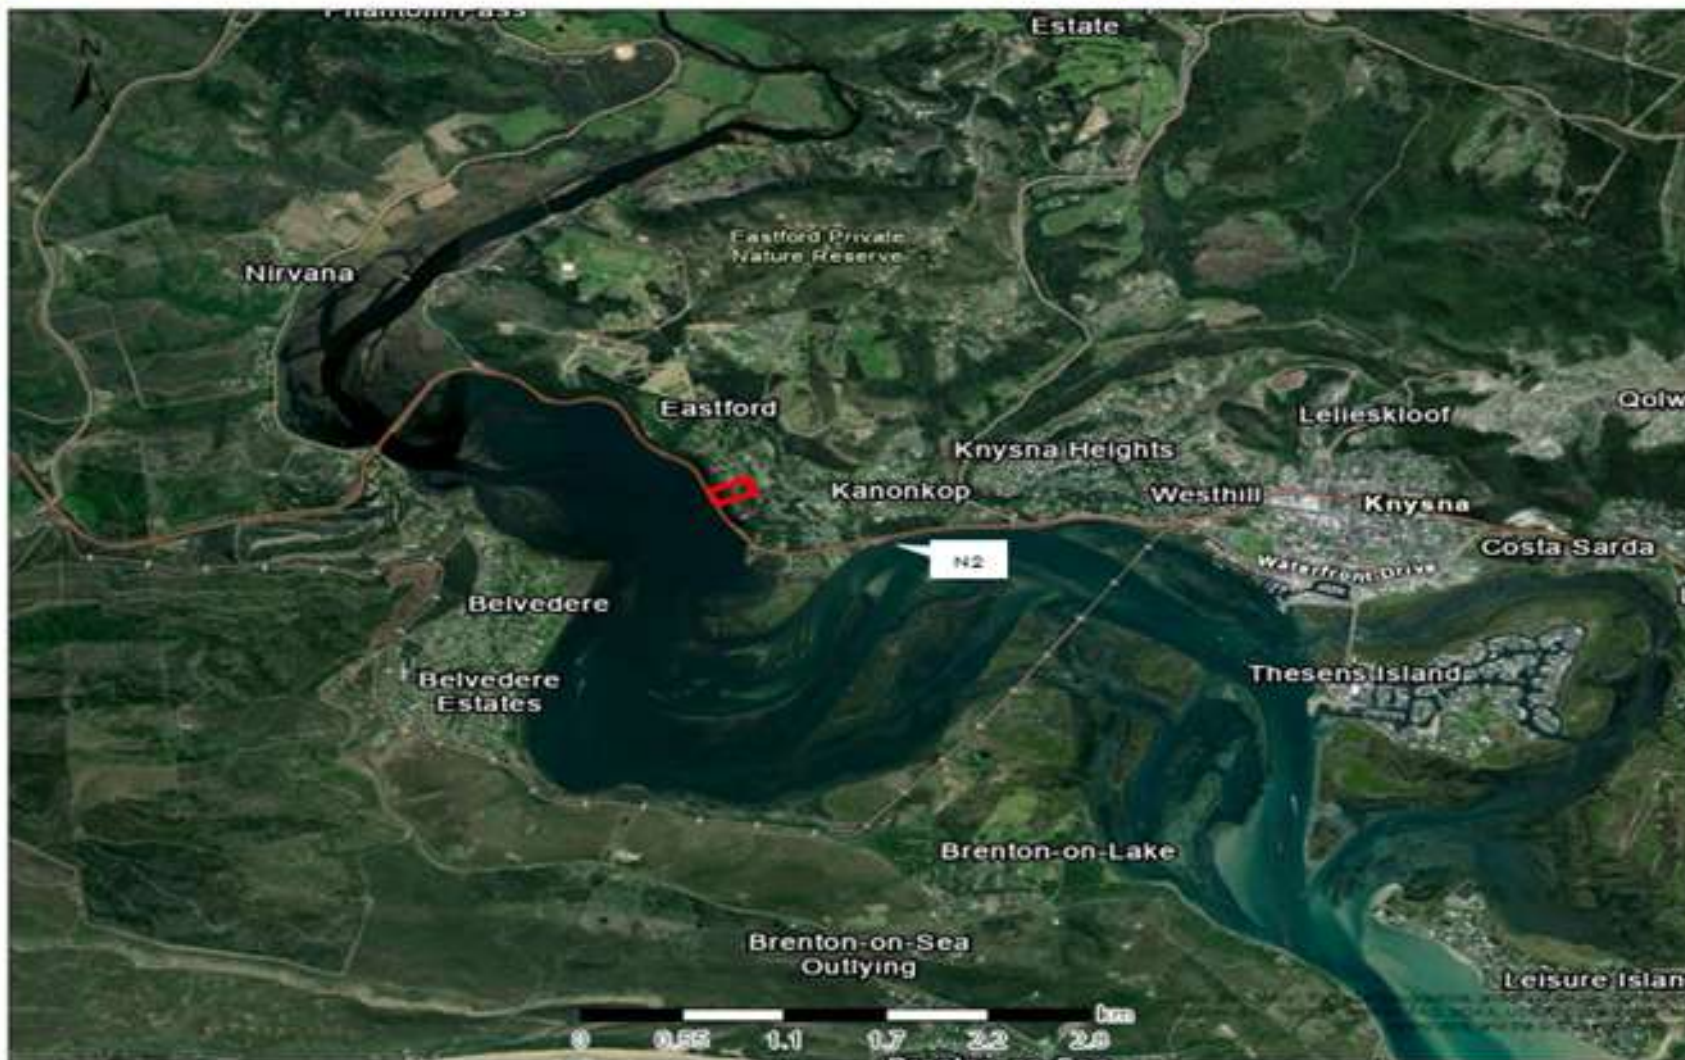

Locality Map

Legend

Map Center: Lon: 23°1'8.2"E
Lat: 34°2'16"S

Scale: 1:50,000

Date created: 2024/31/05