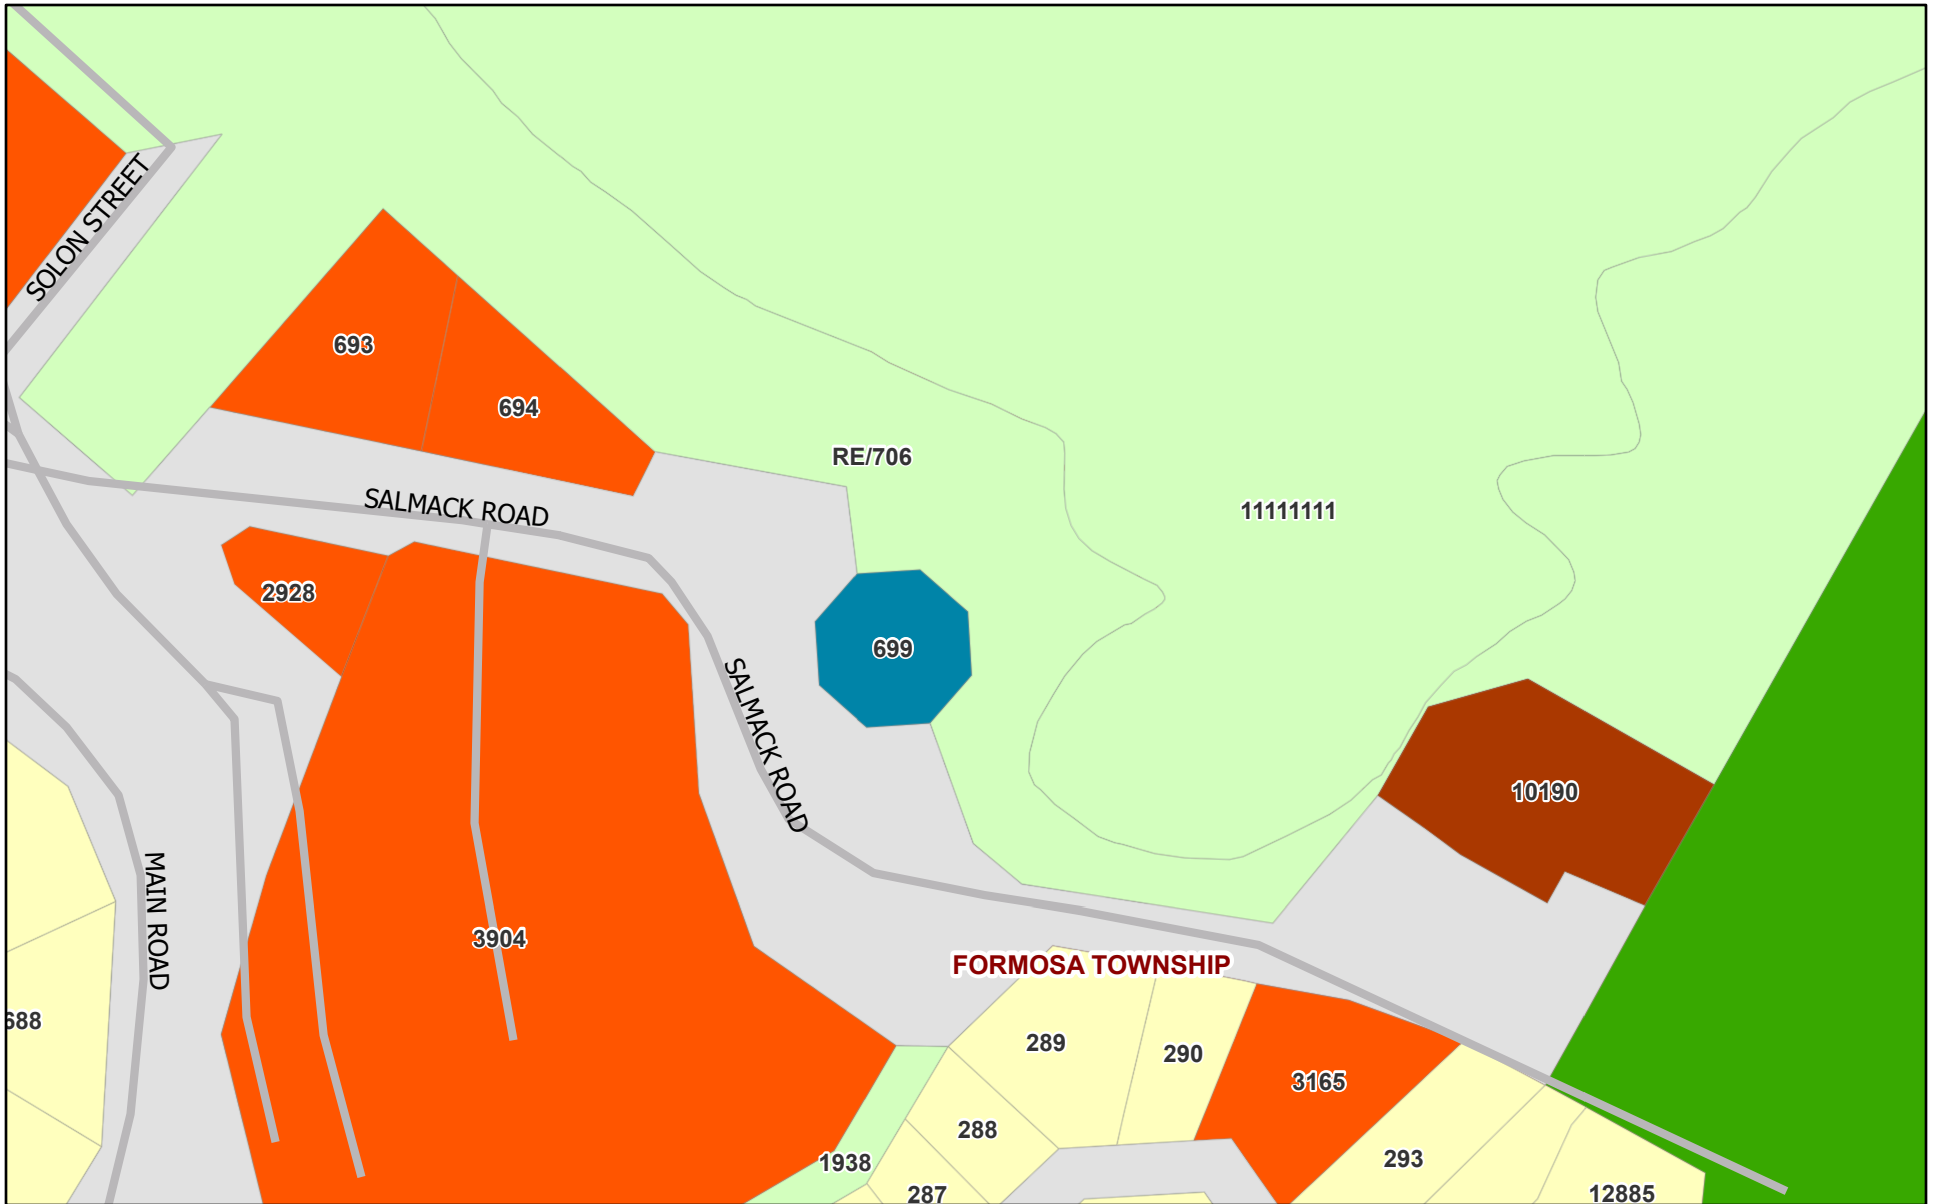

My Bitou Map

2/21/2024, 11:04:31 AM

Erf	Streets	Zoning	Open Space Zone I
Public Place	Cemetery	Single Residential Zone I	Open Space Zone III
Street	Red: Band_1	General Residential Zone II	Transport Zone II
Servitude Area	Green: Band_2	General Residential Zone III	Municipal Boundary
General Plan	Blue: Band_3	Business Zone II	World Imagery

Low Resolution 15m Imagery
 High Resolution 60cm Imagery
 High Resolution 30cm Imagery
 Citations
 60cm Resolution Metadata

ZONING MAP

6/27/2023, 1:11:47 PM

- | | | | |
|---------------------------|------------------------------|---------------------|--------------------|
| — Streets | General Residential Zone II | Open Space Zone I | Wards |
| Zoning | General Residential Zone III | Open Space Zone III | Suburbs |
| Single Residential Zone I | Business Zone II | Transport Zone II | Municipal Boundary |

Map data © OpenStreetMap contributors, CC-BY-SA